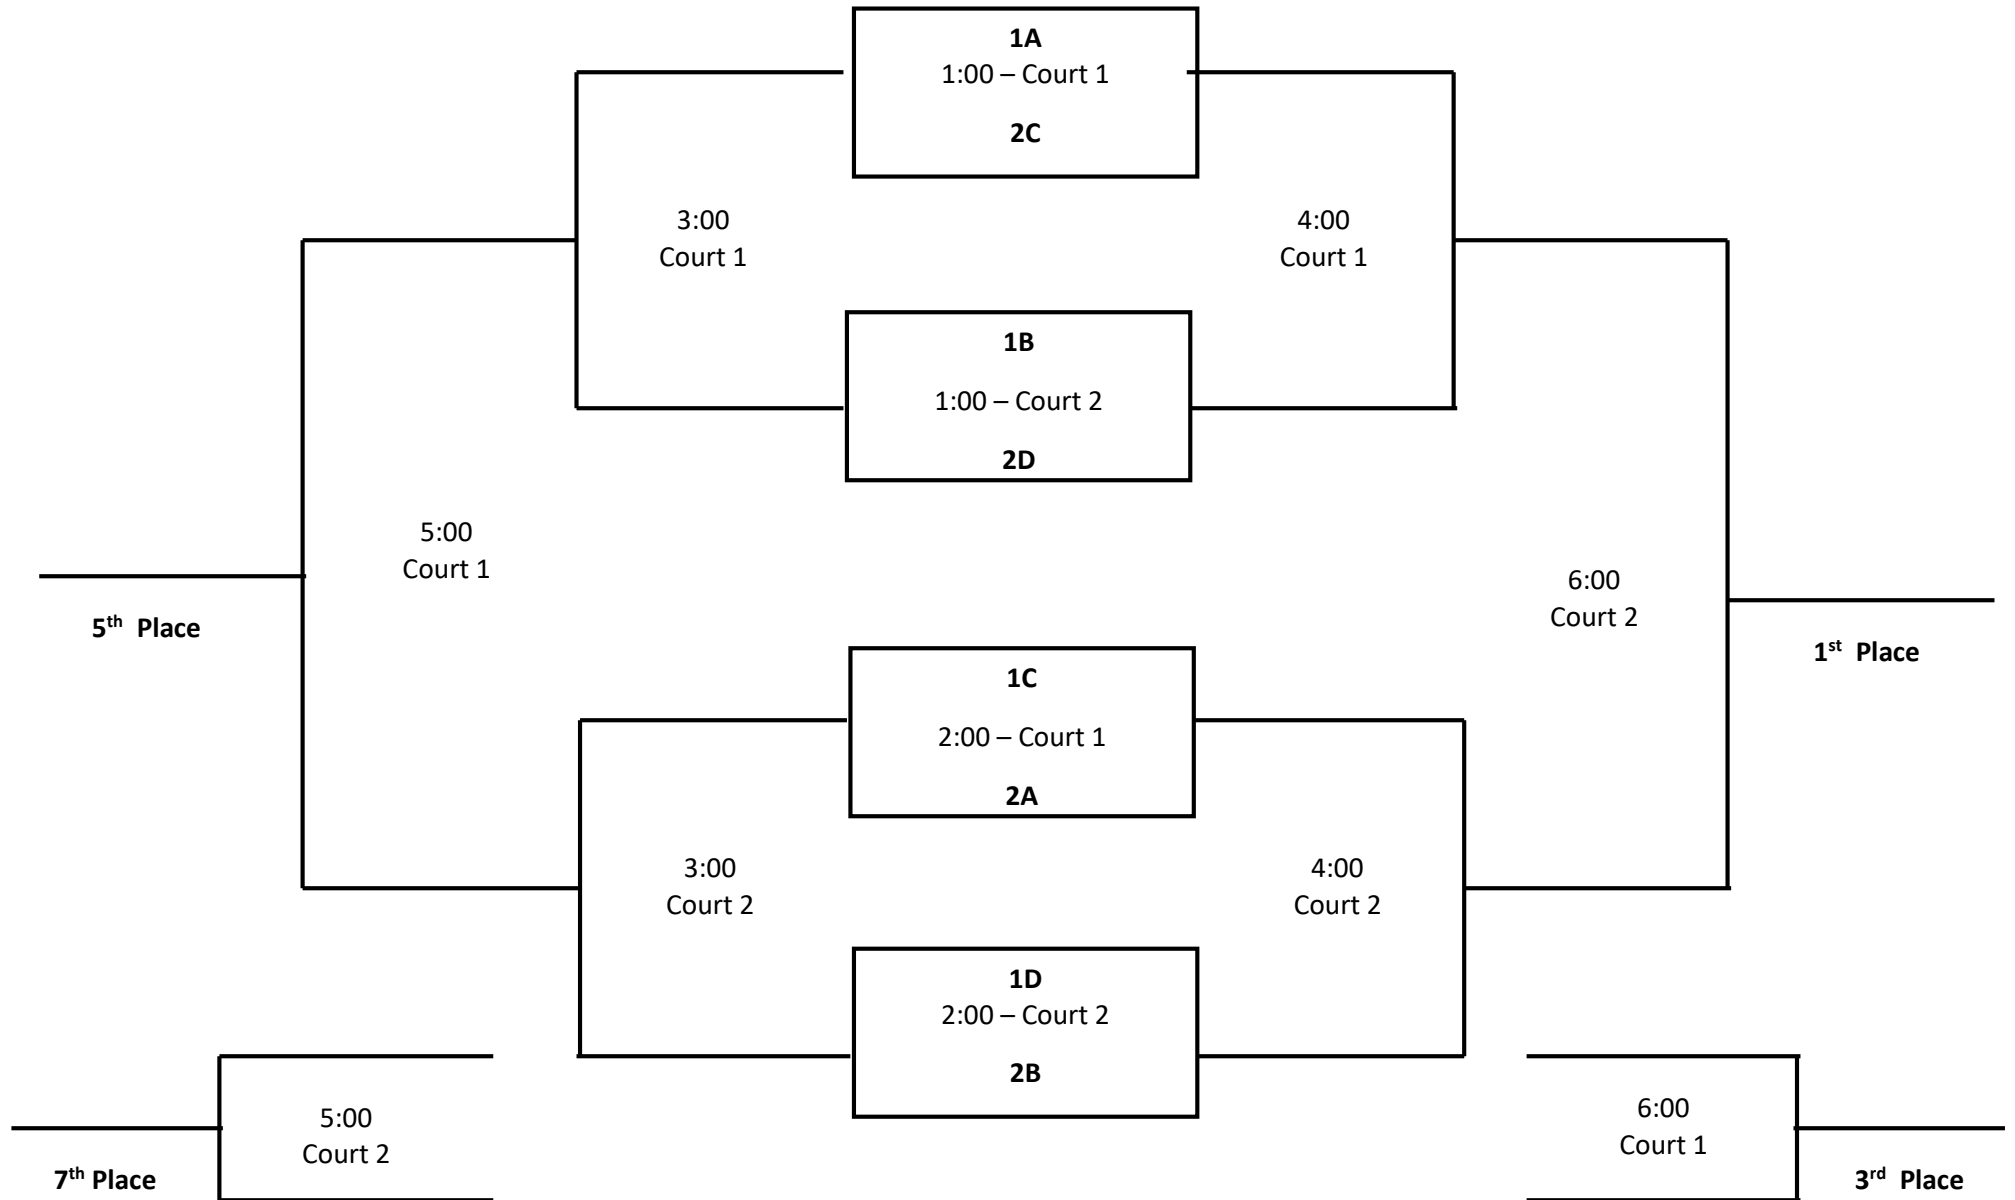

Coal Country Invite - Gold Division Tourney – Beulah High School Gym